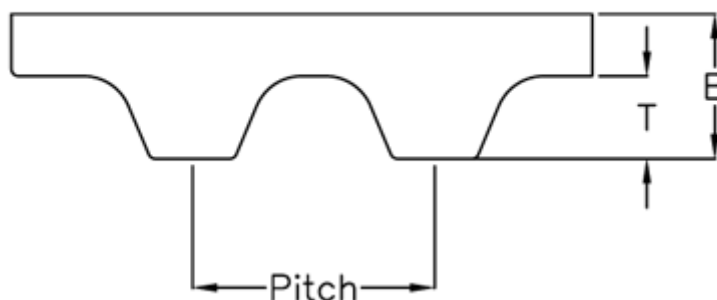

Article number: 602776210623

Description: Gates Timing Belt Synchropower PU 8 T2.5 620

Measures

Height B mm	= 1.3
Height T mm	= 0.7
Length	= 620
Number of teeth	= 248
Pitch	= 2.5
Type	= PU 8 T2,5 620
Width	= 8